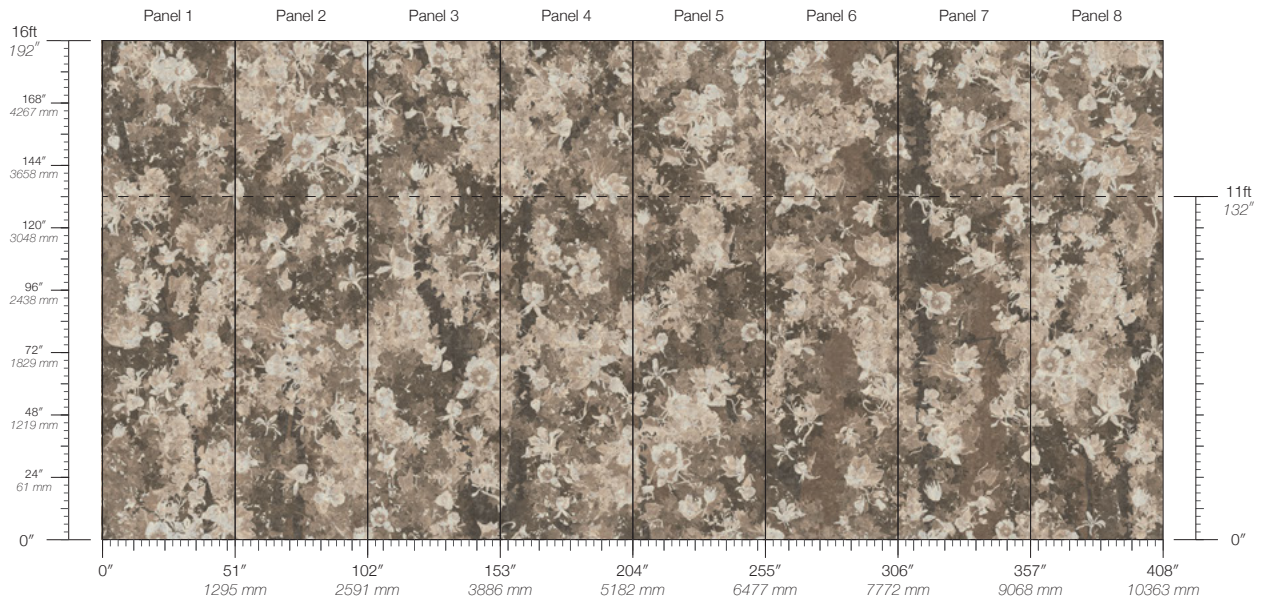

Unami Magnolia

Suitable for residential and commercial projects

COLOR
Magnolia

ITEM
7244

CONTENT
Type II Vinyl

PANEL WIDTH
51" / 1295 mm trimmed

PANEL HEIGHT
132" / 3353 mm standard
192" / 4877 mm extended

REPEAT
Non-repeating

STOCK
Made to order

LEAD TIME
4 weeks to print

MINIMUM
1 panel

PRICE
Available upon request

ORIGIN
USA

DETAILS
Custom options available

ENVIRONMENTAL
Low VOC
Cadmium & Lead Free
Formulation

SPECS
Commercial Vinyl face
Non-woven backing
20 oz per linear yard
620 g per linear meter
Smooth muted metallic texture

TESTING
(US) ASTM E84 Adhered Class A
(EU) EN 15102 Class B, s2
(CN) CAN/ULC-S102.2 Class A
CCC-W-408D Type II
WA Specification W-101 Type II
NFPA 286 Corner Burn Test Class A

MAINTENANCE
Water-based cleanser

CONTACT
sales@calicowallpaper.com
+1 718 243 1705
57 Lispenard Street
New York, NY 10013 USA

DISCLAIMER
Refer to our website to see the full mural artwork. Reference the physical sample for color and texture. Panel maps represent mural artwork only.